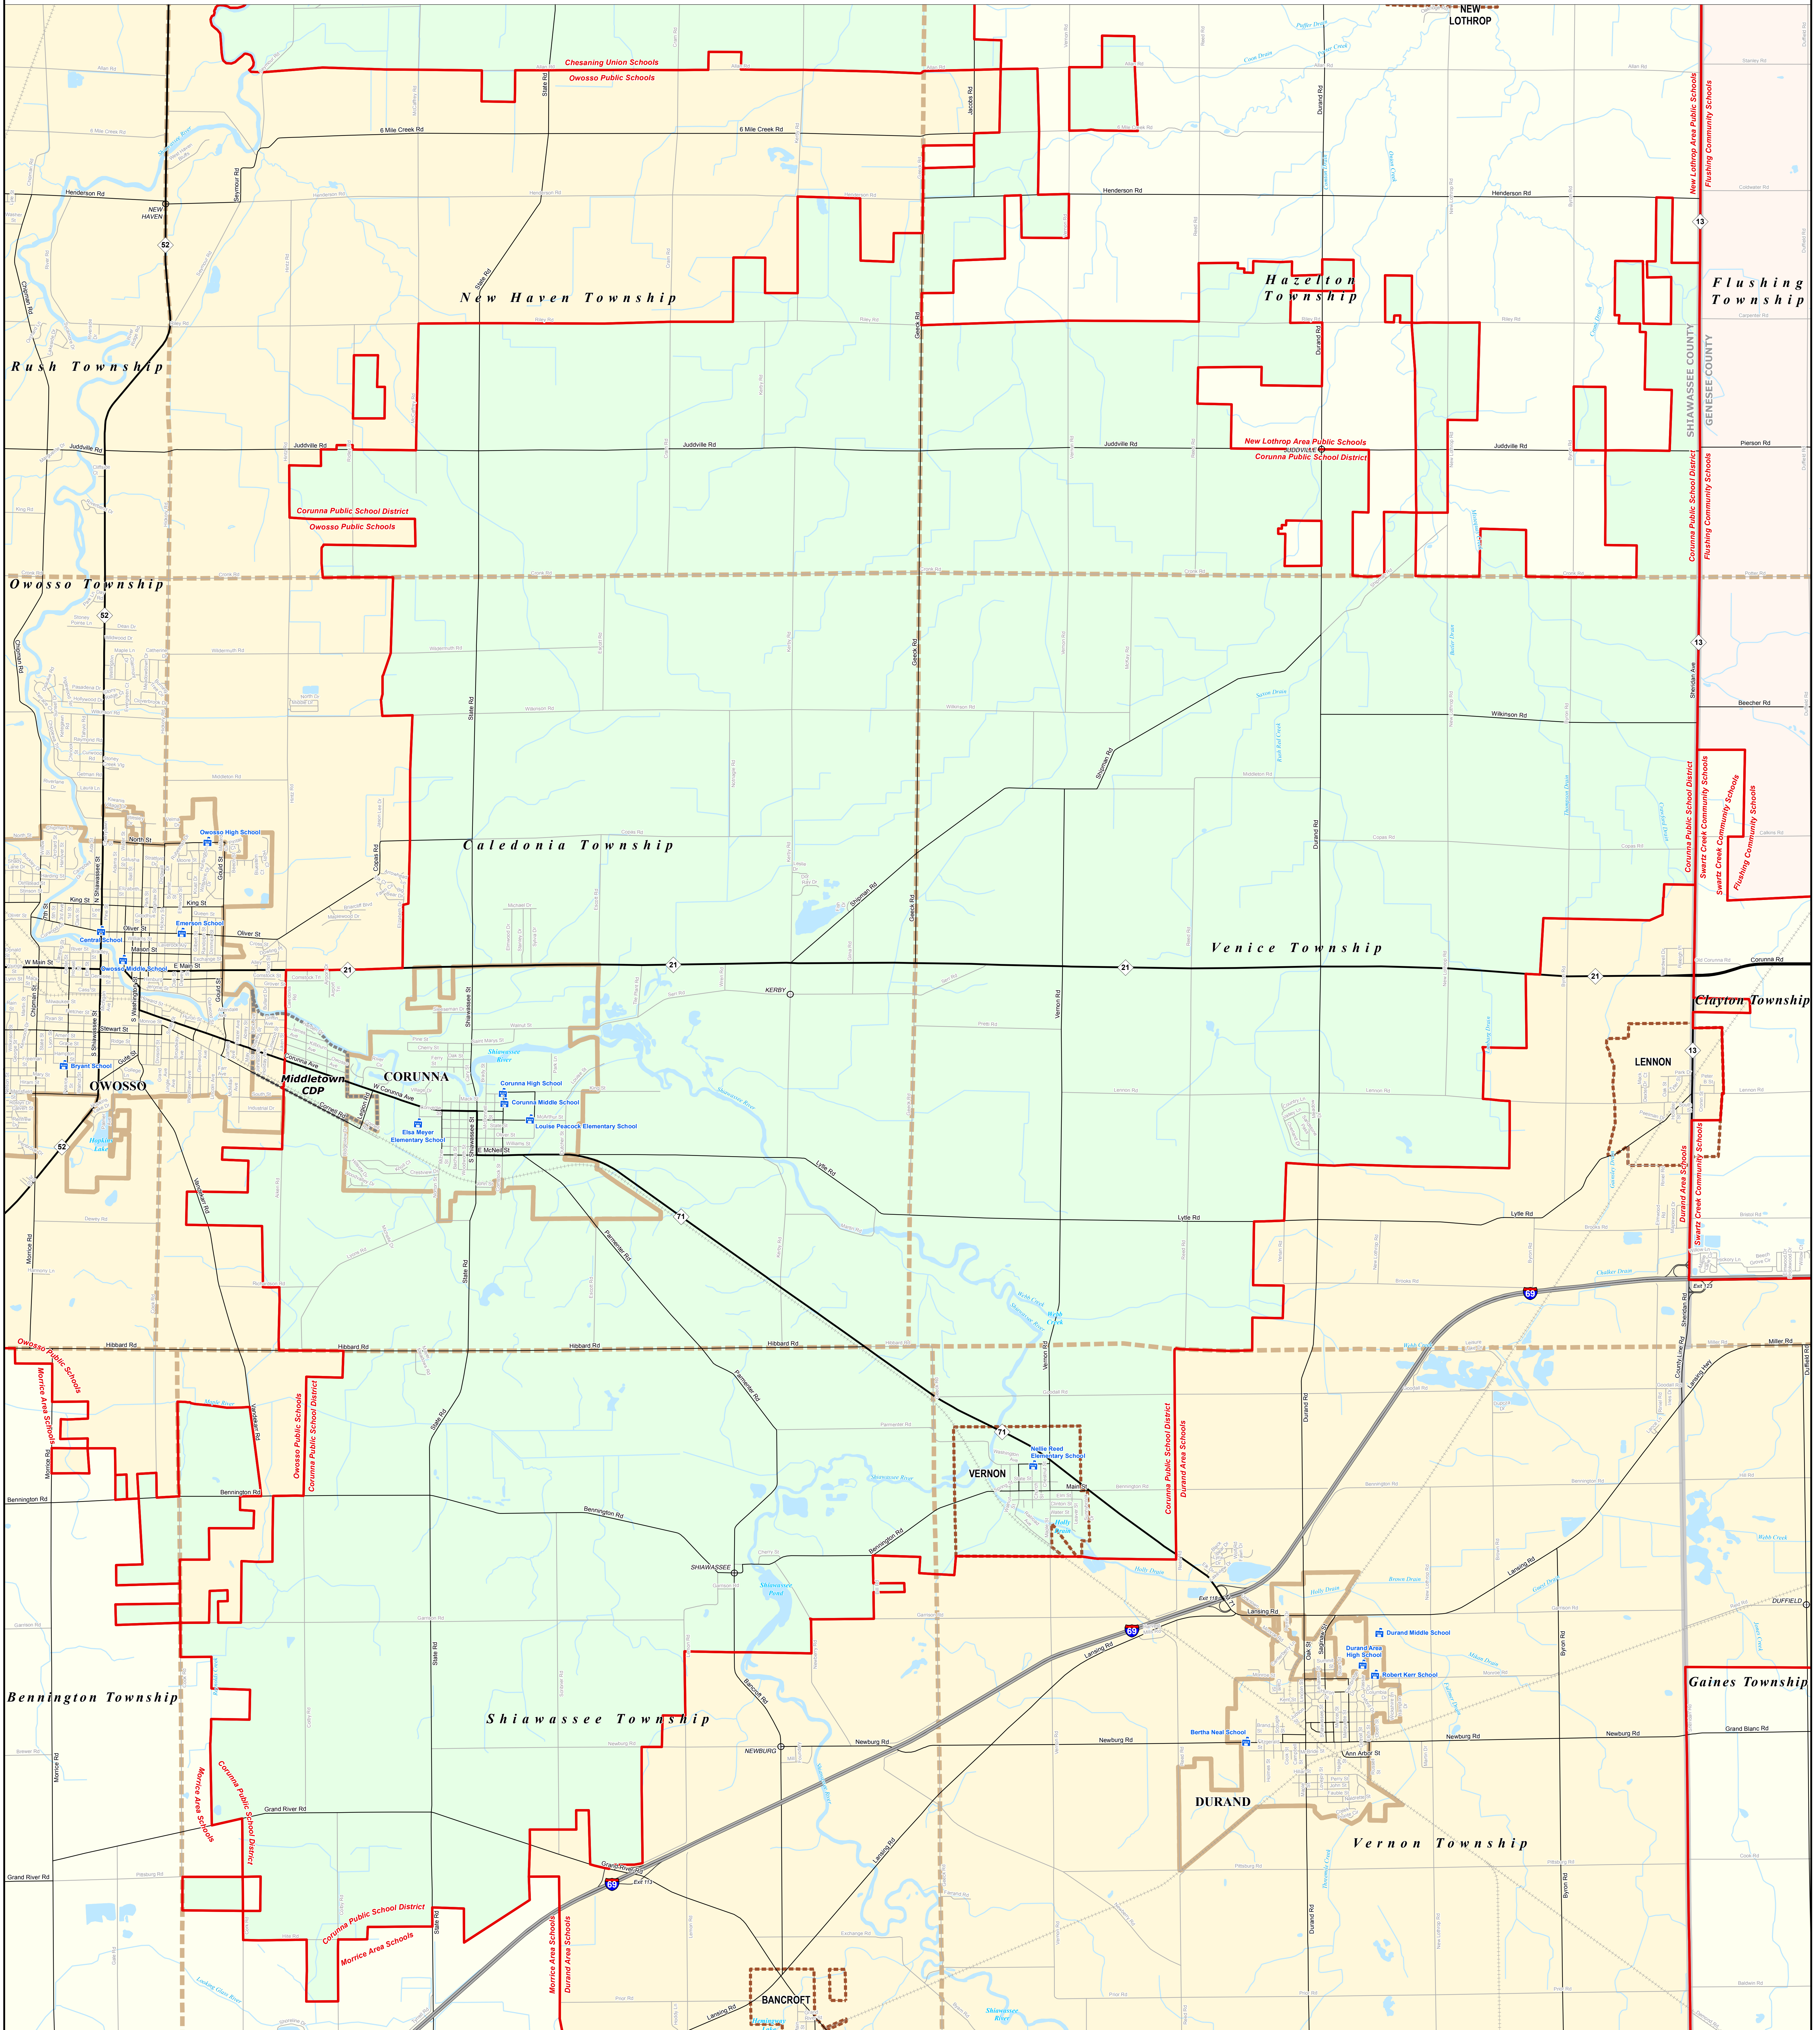

CORUNNA PUBLIC SCHOOL DISTRICT

Shiawassee Regional ESD

0 0.25 0.5 1 Miles

*Note: Non K-12 School Districts identified with Asterisk (*) in Name

11/14/13

Legend   - School District   - County   - City   - Township   - Village   - Census Designated Place   - Unincorporated Place   - School   - Freeway   - Highway   - Primary Road   - Local Road   - Railroad   - Water Feature   - River, Stream, or Drain

Source: Michigan Geographic Framework, v13a